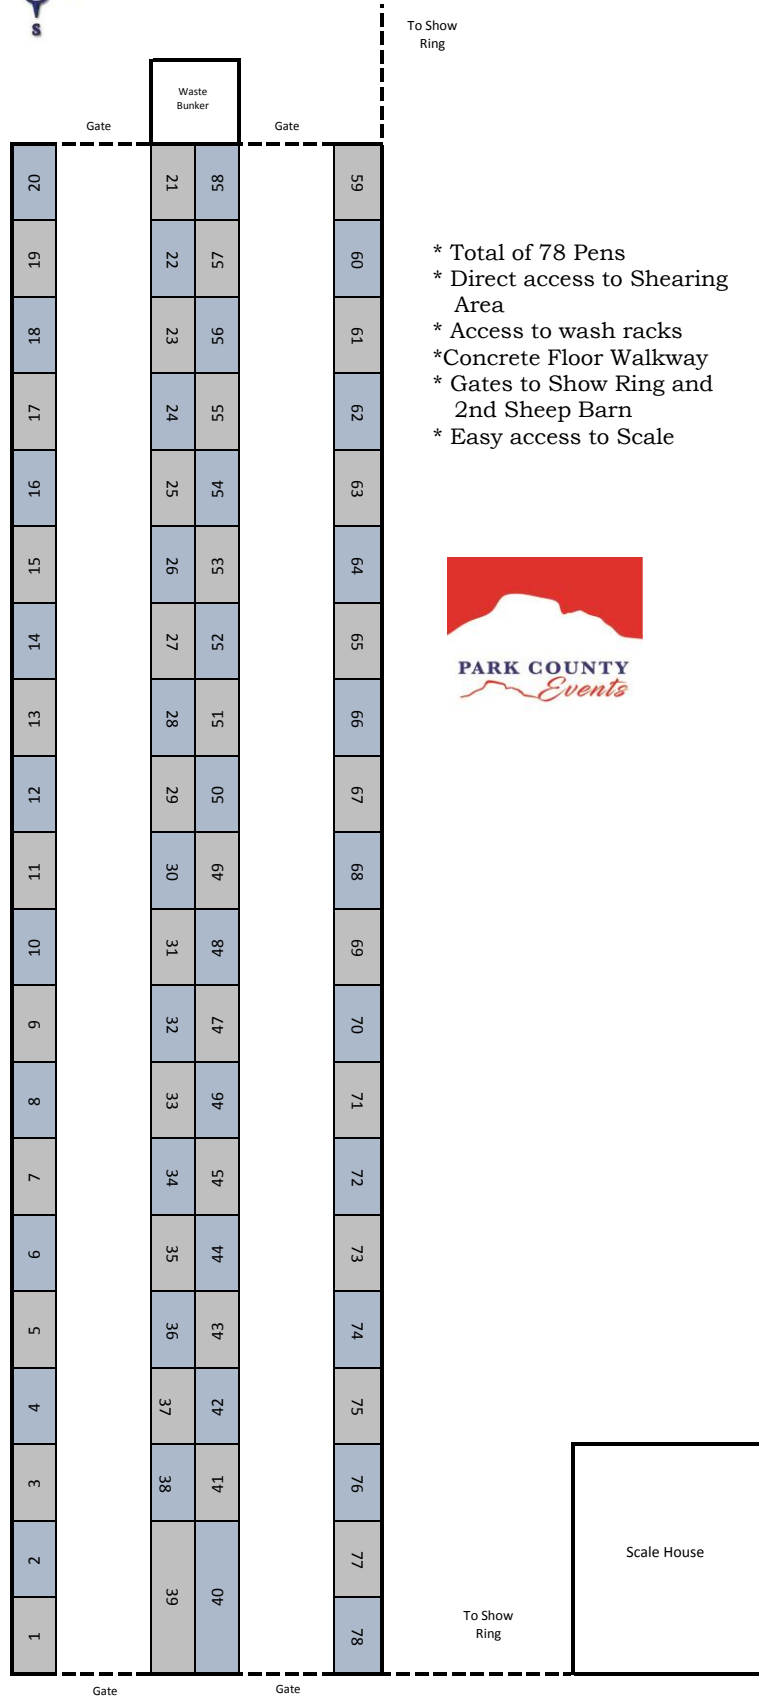

Sheep Barn B

- * Total of 78 Pens
- * Direct access to Shearing Area
- * Access to wash racks
- * Concrete Floor Walkway
- * Gates to Show Ring and 2nd Sheep Barn
- * Easy access to Scale