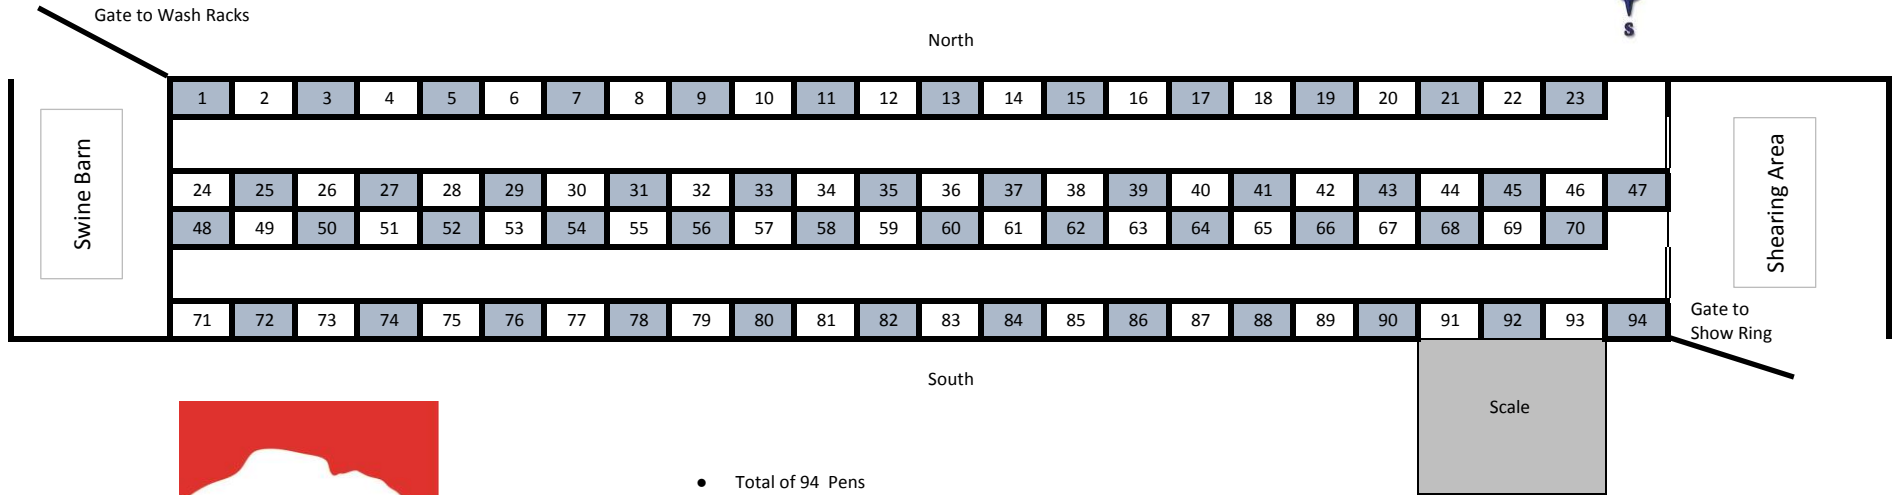

Sheep Barn A

- Total of 94 Pens
- Direct access to Shearing Area
- Access to wash racks behind the barn (to the North)
- Concrete Floors
- Gates to Show Ring and 2nd Sheep Barn
- Access to Scale House
- Evaporative Coolers