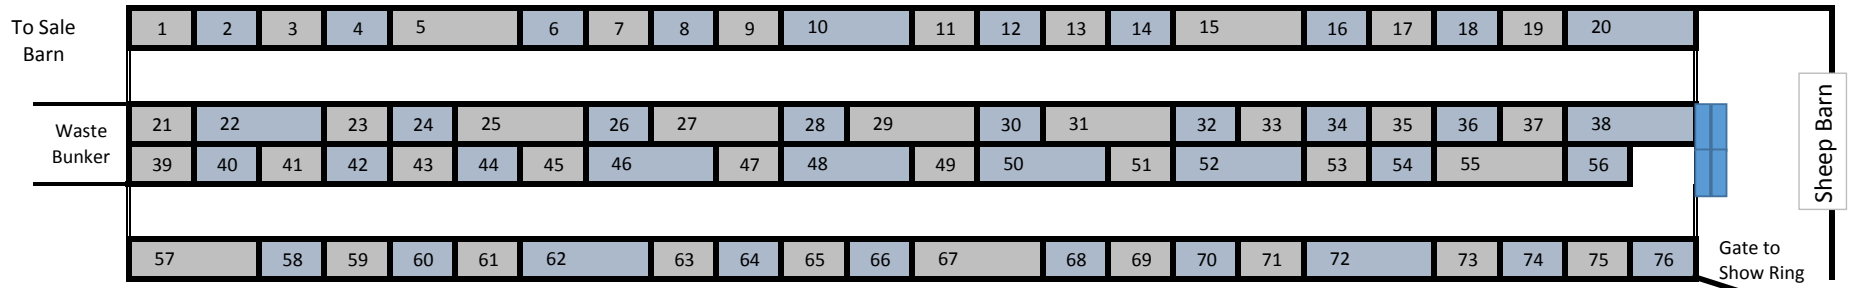

Swine Barn

North

South

- Total of 76 Priefort Swine Pens
- 19 Doube Pens
- Access to wash racks behind the barn (to the North)
- Concrete Floors
- Gates to Show Ring and Sale Barn
- Cooled via Evaporative Coolers
- Access to Scale